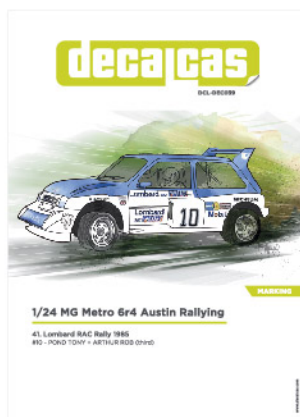

OTHER DECALCAS PRODUCTS:

decalcas

DCL-DEC050

MARKING

BMW M6 GT3 Turner Motorsport

2019 Rolex 24 Hours of Daytona
#96 - BILL AUBERLEN + JENS KLINGMANN + ROBBY FOLEY + DILLON MACHAVERN

2019 Rolex 24 Hours of Daytona