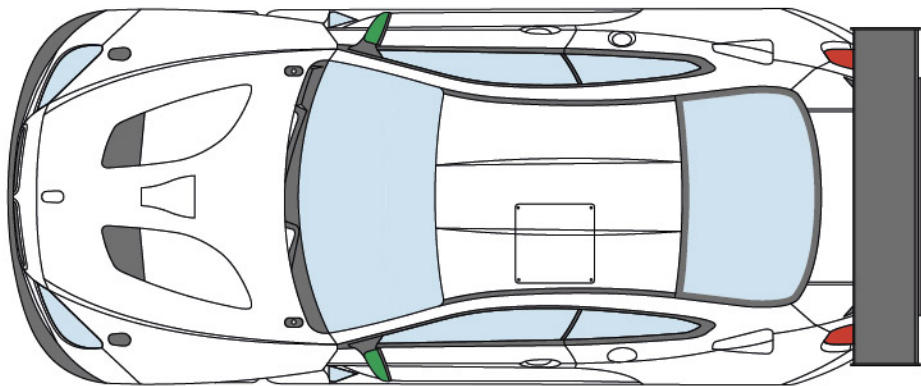

2019 Rolex 24 Hours of Daytona

#96 - BILL AUBERLEN + JENS KLINGMANN + ROBBY FOLEY + DILLON MACHAVERN

COLORS:

White (Zero Paints ZP-1026)

Black (Tamiya Black X-1)

Green (Humbrol-002)

• Window frame paint masks also available (DCL-MSK005)