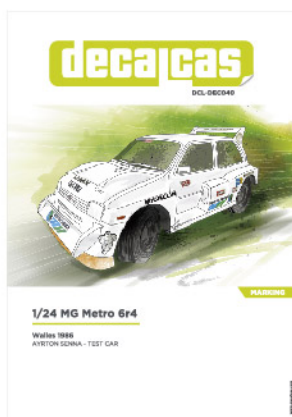

OTHER DECALCAS PRODUCTS:

decalcas

DCL-DEC050

MARKING

BMW M6 GT3 Turner Motorsport

2019 Rolex 24 Hours of Daytona
#96 - BILL AUBERLEN + JENS KLINGMANN + ROBBY FOLEY + DILLON MACHAVERN

2019 Rolex 24 Hours of Daytona

#96 - BILL AUBERLEN + JENS KLINGMANN + ROBBY FOLEY + DILLON MACHAVERN

COLORS:

 White (Zero Paints ZP-1026)

 Black (Tamiya Black X-1)

 Green (Humbrol-002)

• Window frame paint masks also available (DCL-MSK005)