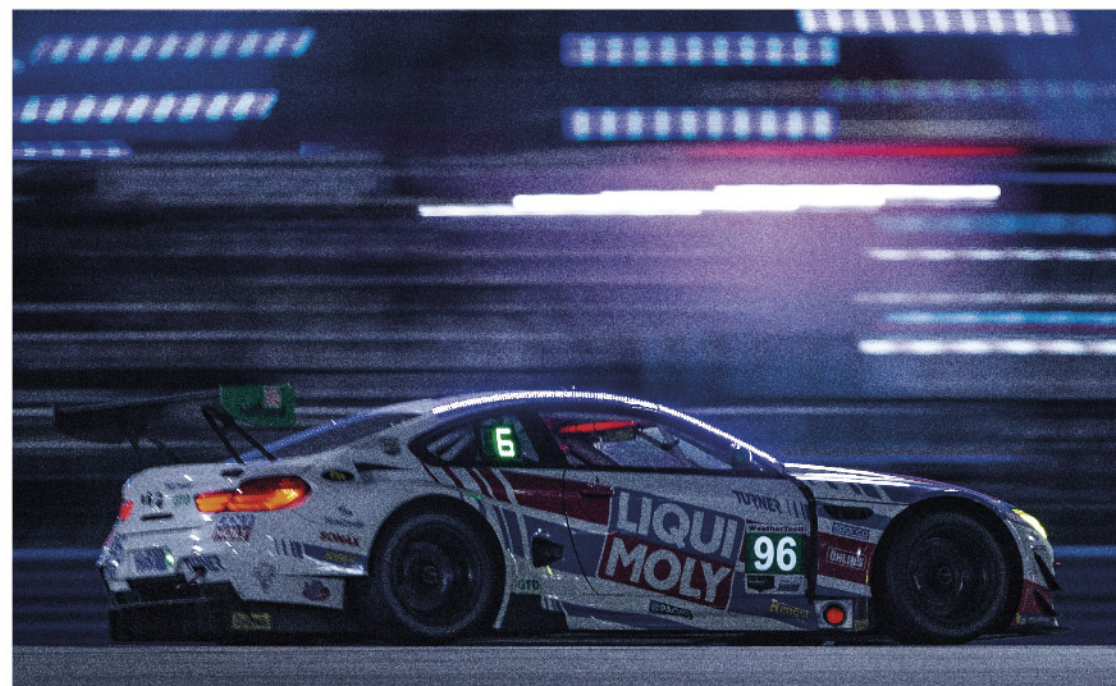

OTHER DECALCAS PRODUCTS:

decalcas

DCL-DEC050

MARKING

BMW M6 GT3 Turner Motorsport

2019 Rolex 24 Hours of Daytona
#96 - BILL AUBERLEN + JENS KLINGMANN + ROBBY FOLEY + DILLON MACHAVERN

2019 Rolex 24 Hours of Daytona

#96 - BILL AUBERLEN + JENS KLINGMANN + ROBBY FOLEY + DILLON MACHAVERN

COLORS:

 White (Zero Paints ZP-1026)

 Black (Tamiya Black X-1)

 Green (Humbrol-002)

• Window frame paint masks also available (DCL-MSK005)