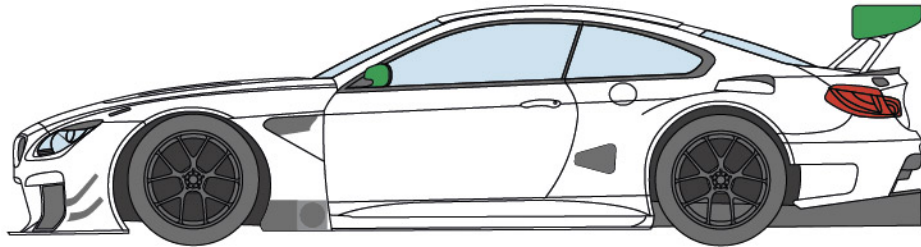

2019 Rolex 24 Hours of Daytona

#96 - BILL AUBERLEN + JENS KLINGMANN + ROBBY FOLEY + DILLON MACHAVERN

COLORS:

White (Zero Paints ZP-1026)

Black (Tamiya Black X-1)

Green (Humbrol-002)

• Window frame paint masks also available (DCL-MSK005)