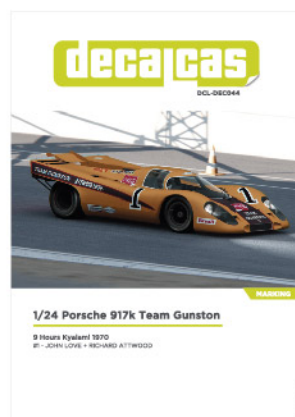

OTHER DECALCAS PRODUCTS:

decalcas

DCL-DEC050

MARKING

BMW M6 GT3 Turner Motorsport

2019 Rolex 24 Hours of Daytona
#96 - BILL AUBERLEN + JENS KLINGMANN + ROBBY FOLEY + DILLON MACHAVERN

2019 Rolex 24 Hours of Daytona

#96 - BILL AUBERLEN + JENS KLINGMANN + ROBBY FOLEY + DILLON MACHAVERN

COLORS:

 White (Zero Paints ZP-1026)

 Black (Tamiya Black X-1)

 Green (Humbrol-002)

• Window frame paint masks also available (DCL-MSK005)