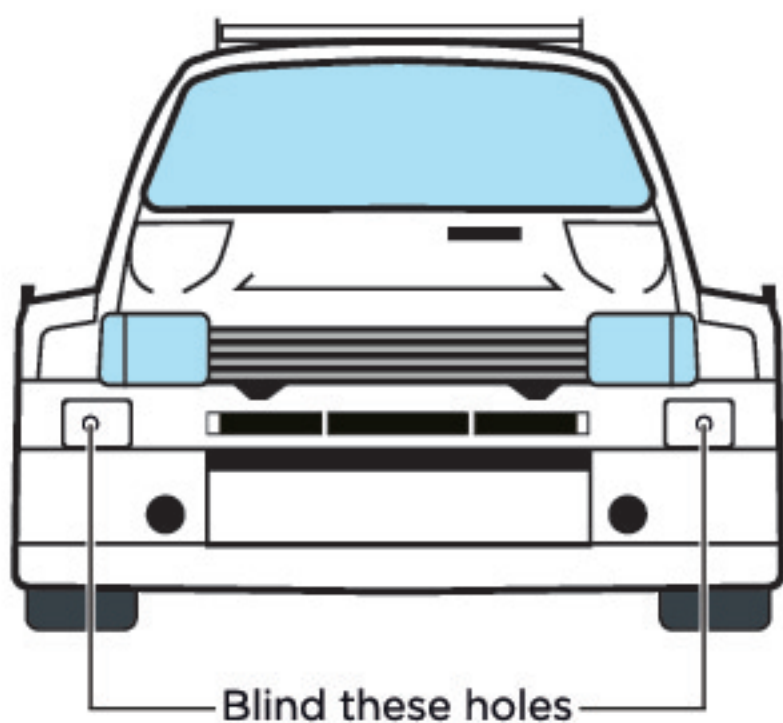

Pikes Peak Climb Hill 1987

#11 - TORE BRATLEI (eighth)

DCL-DEC042

MARKING

MG Metro 6r4

Pikes Peak Climb Hill 1987
#11 - TORE BRATLEI (eighth)

BEFORE PAINTING:

COLORS: