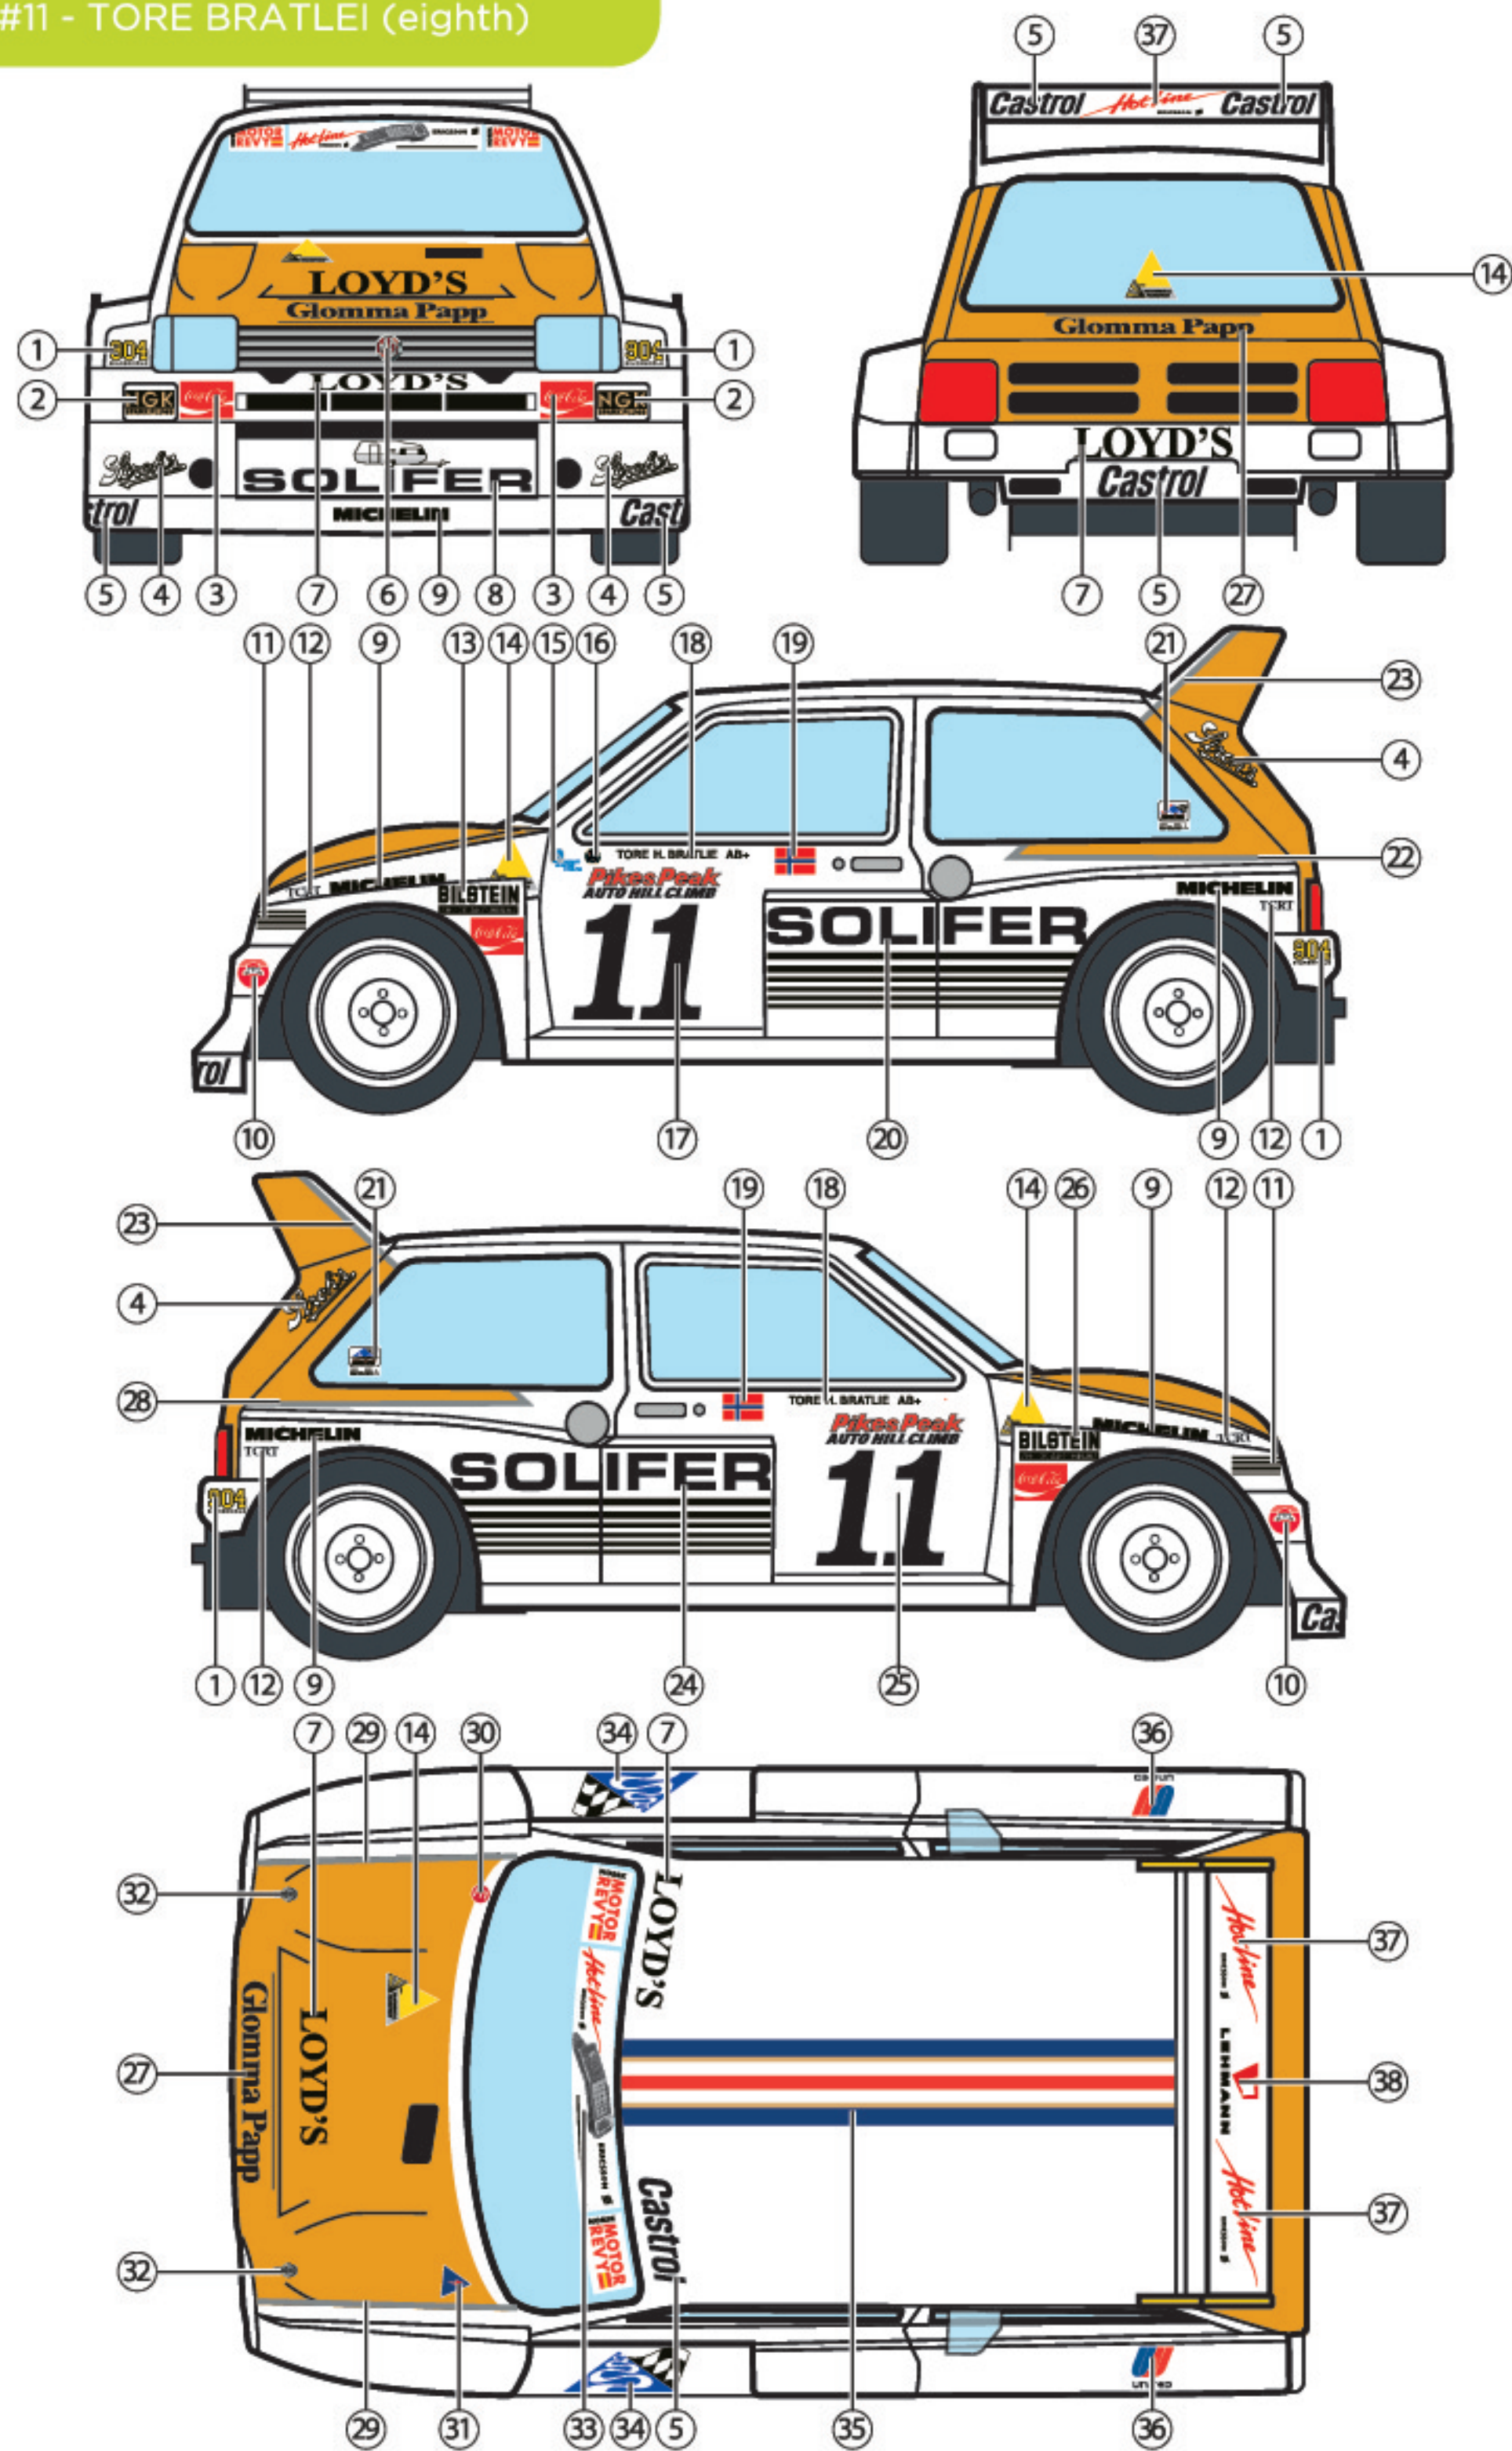

Pikes Peak Climb Hill 1987

#11 - TORE BRATLEI (eighth)

DCL-DEC042

MARKING

MG Metro 6r4

Pikes Peak Climb Hill 1987
#11 - TORE BRATLEI (eighth)

BEFORE PAINTING:

COLORS:

White (Zero Paint ZP-1026)

Yellow (Tamiya X-8)

MASKING SHEET: