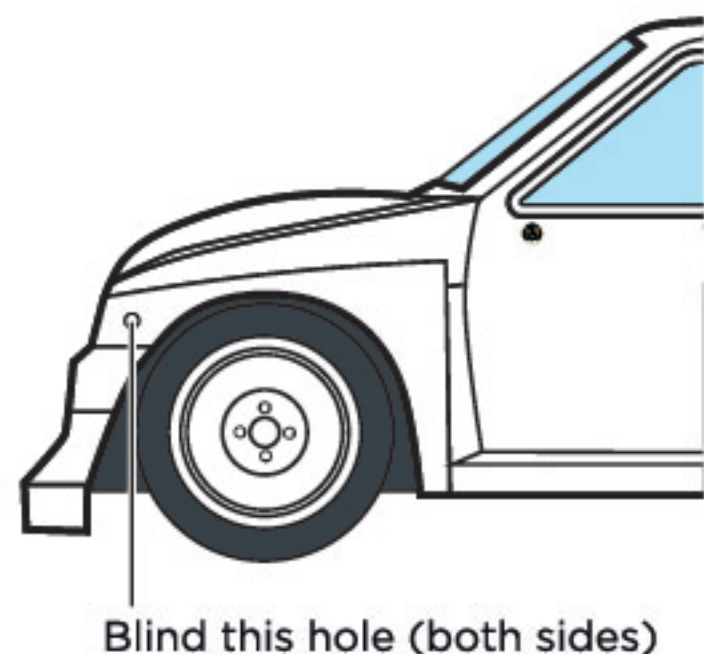

Pikes Peak Climb Hill 1987

#11 - TORE BRATLEI (eighth)

DCL-DEC042

MARKING

MG Metro 6r4

Pikes Peak Climb Hill 1987
#11 - TORE BRATLEI (eighth)

BEFORE PAINTING:

COLORS: