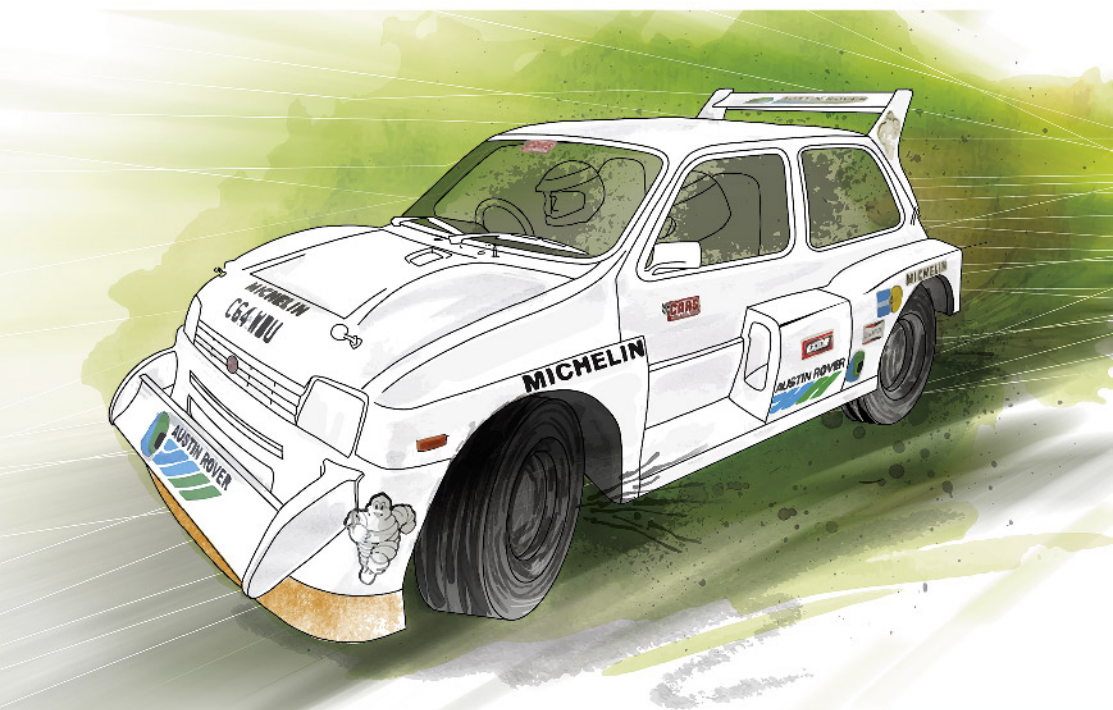

decalcas

DCL-DEC040

MARKING

1/24 MG Metro 6r4

Walles 1986

AYRTON SENNA - TEST CAR

Wallas 1986

AYRTON SENNA - TEST CAR

Car body: white (Zero Paints ZP-1026)