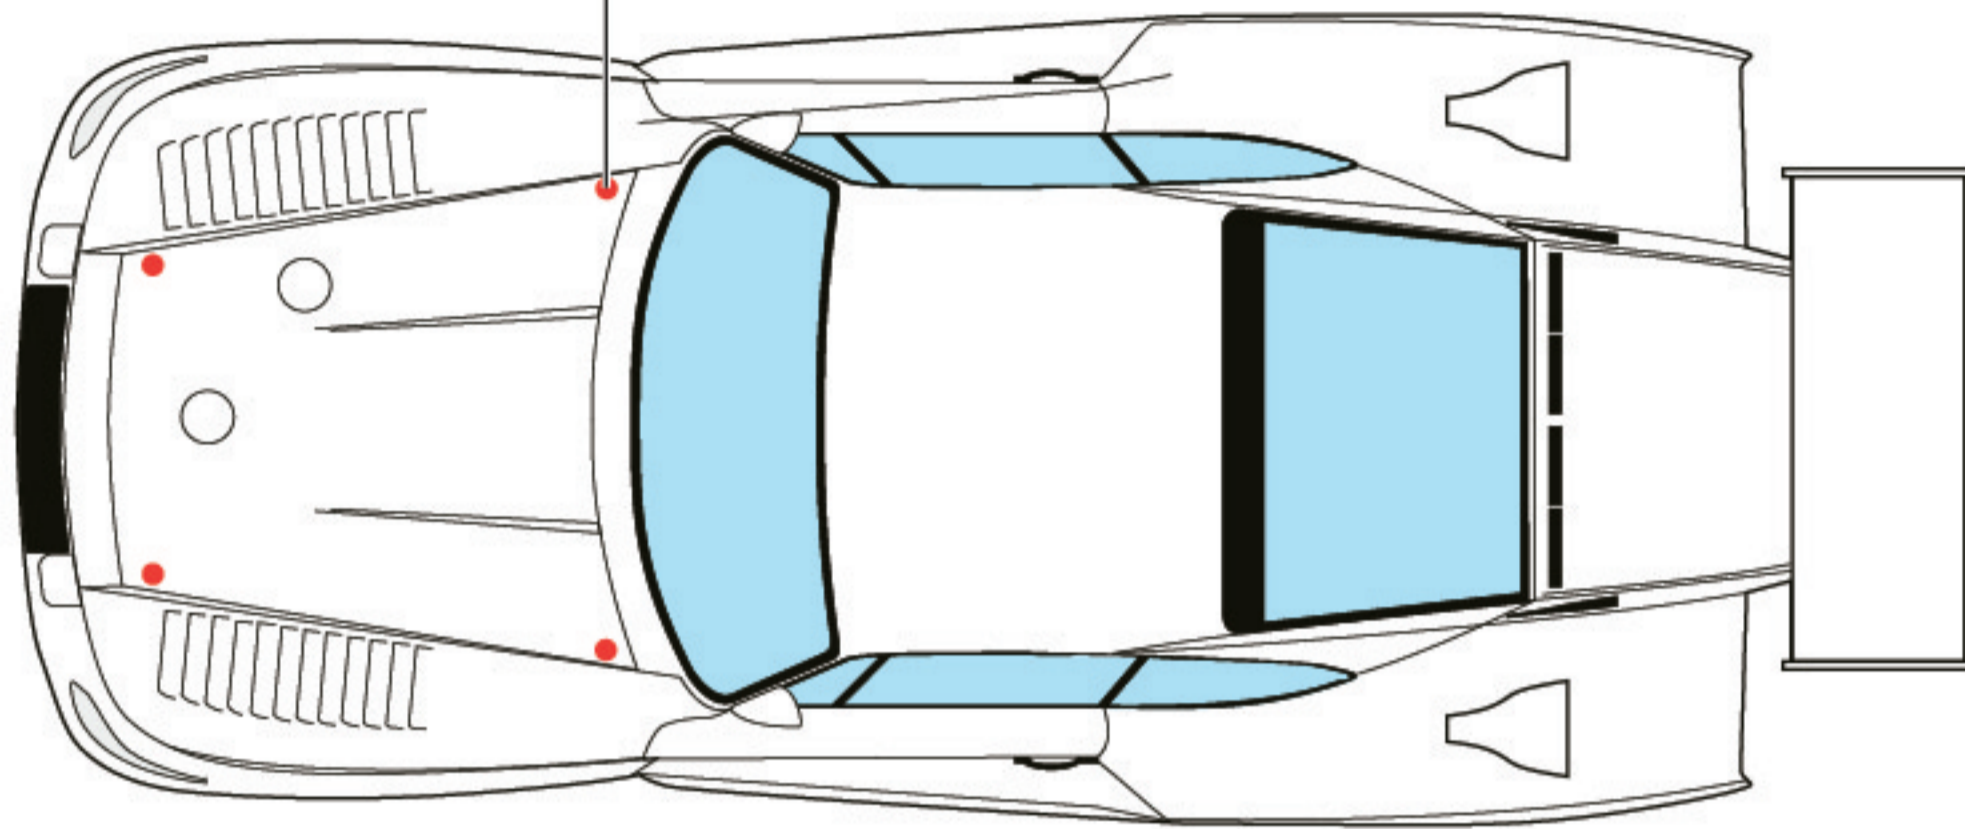

OTHER DECALCAS PRODUCTS:

decalcas

DCL-DEC038

Porsche 935 Kremer K3 Dick Barbour

24 Hours Le Mans 1980

#70 - JOHN FITZPATRICK + BRIAN REDMAN + DICK BARBOUR
(first in IMSA group)

24 Hours Le Mans 1980

#70 - JOHN FITZPATRICK + BRIAN REDMAN + DICK BARBOUR (first in IMSA group)

BEFORE PAINTING:

Remove the original bonnet fasteners

Car body: white (Zero Paints ZP-1026)