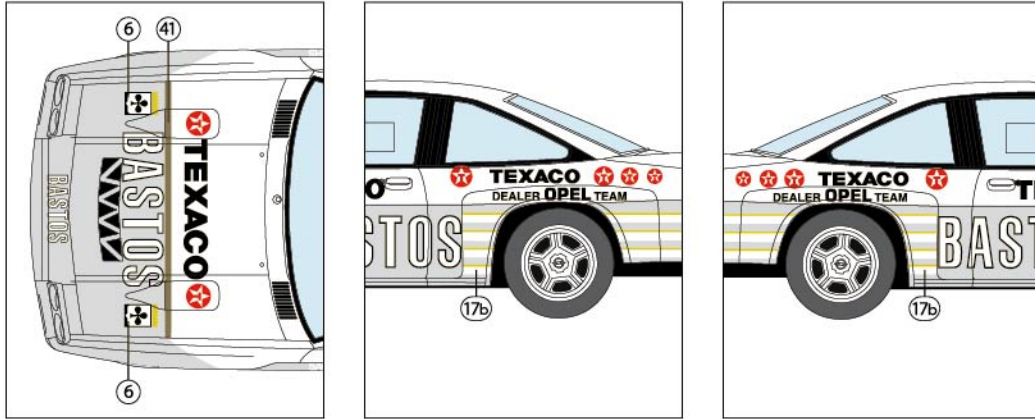

Corrections on the decal DCL-DEC012

Please find attached a set of decals that correct the previous design, replacing decals **6** and **41** with the new ones provided, and adding decal **17b** as indicated below.

Thank you very much, and please accept our deepest apologies for the inconveniences.