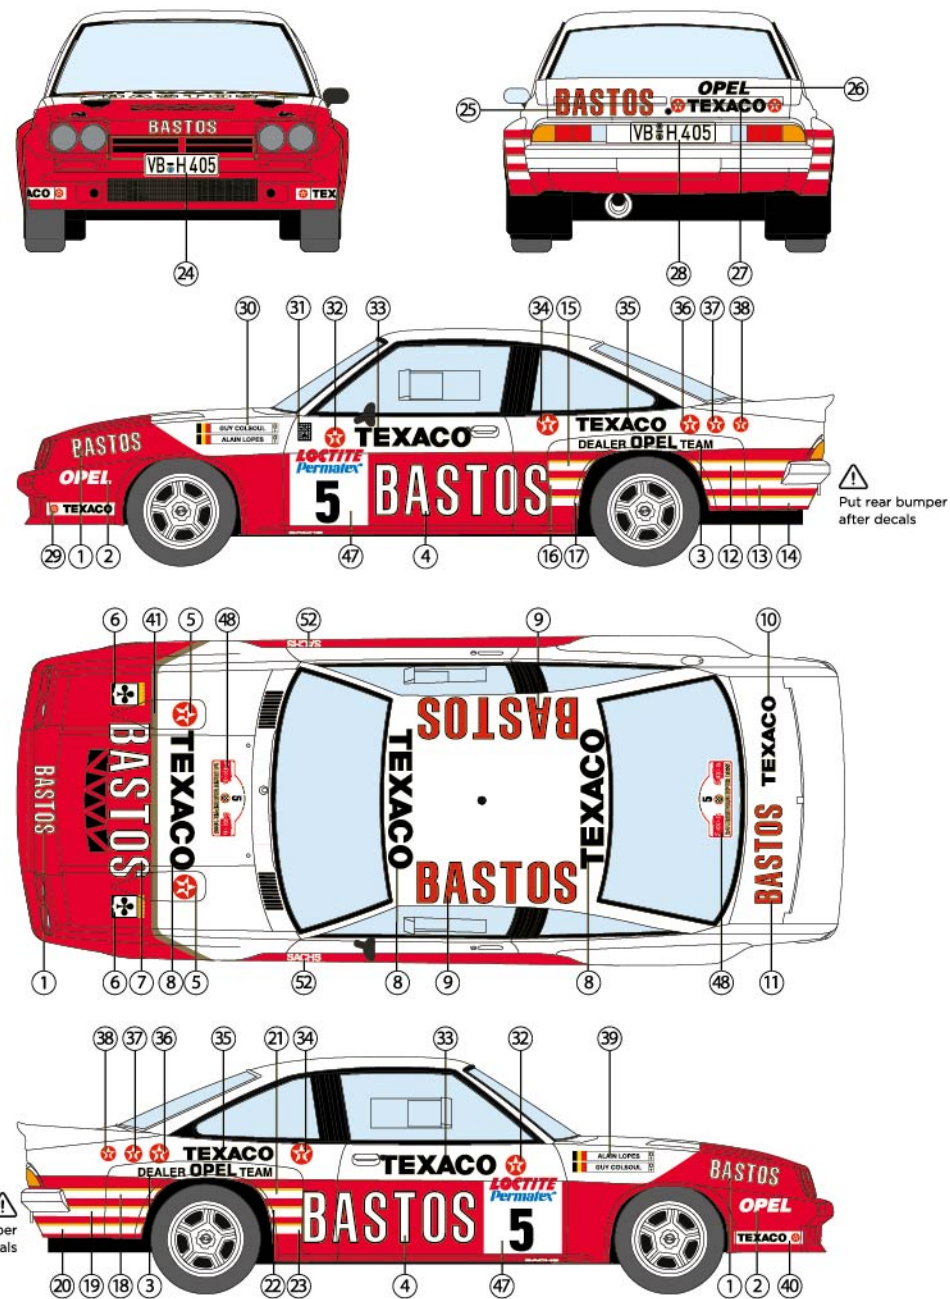

14 Lotto Haspengouwrally 1985
#2 - GUY COLSOUL + ALAIN LOPES

Car body: white
and red (Tamiya TS-49,
Zero Paints ZP-1003)

decalcas

DCL-DEC012

MARKING

Opel Manta 400 Bastos Texaco Rally Team 1985

12 Rallye du Condroz 1985

#3 - GUY COLSOUL + ALAIN LOPES

21 24 Heures d'Ypres Rally 1985

#5 - GUY COLSOUL + ALAIN LOPES

14 Lotto Haspengouwrally 1985

#2 - GUY COLSOUL + ALAIN LOPES

12 Rallye du Condroz 1985
#3 - GUY COLSOUL + ALAIN LOPES

Car body: white and red (Tamiya TS-49, Zero Paints ZP-1003)

21 24 Heures d'Ypres Rally 1985
#5 - GUY COLSOUL + ALAIN LOPES

Car body: white and red (Tamiya TS-49, Zero Paints ZP-1003)

Corrections on the decal DCL-DEC012