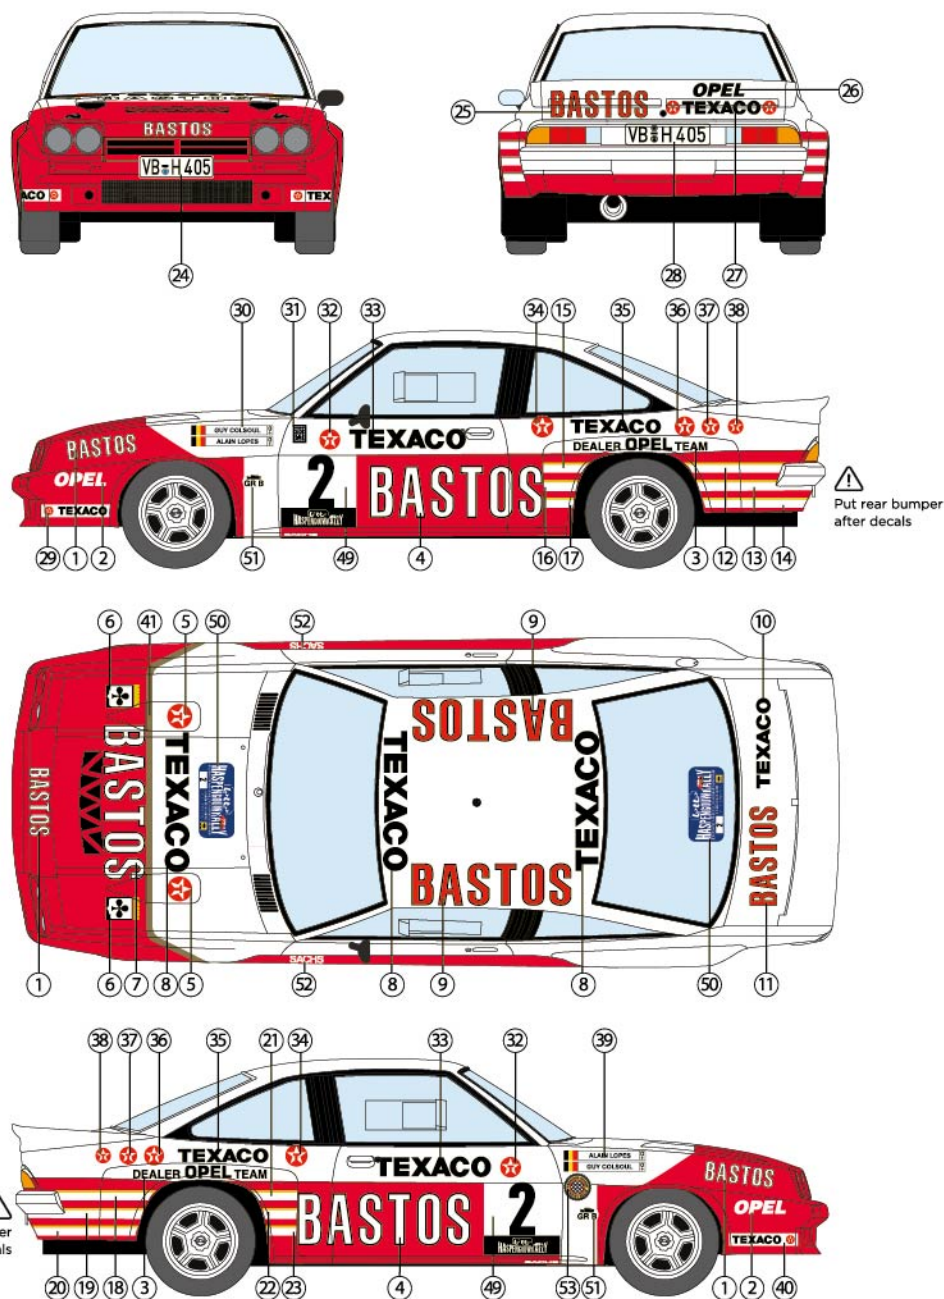

14 Lotto Haspengouwrally 1985
#2 - GUY COLSOUL + ALAIN LOPES

Car body: white
and red (Tamiya TS-49,
Zero Paints ZP-1003)

decalcas

DCL-DEC012

MARKING

Opel Manta 400 Bastos Texaco Rally Team 1985

12 Rallye du Condroz 1985

#3 - GUY COLSOUL + ALAIN LOPES

21 24 Heures d'Ypres Rally 1985

#5 - GUY COLSOUL + ALAIN LOPES

14 Lotto Haspengouwrally 1985

#2 - GUY COLSOUL + ALAIN LOPES

12 Rallye du Condroz 1985
#3 - GUY COLSOUL + ALAIN LOPES

Car body: white and red (Tamiya TS-49, Zero Paints ZP-1003)

21 24 Heures d'Ypres Rally 1985
#5 - GUY COLSOUL + ALAIN LOPES

Car body: white and red (Tamiya TS-49, Zero Paints ZP-1003)

Corrections on the decal DCL-DEC012